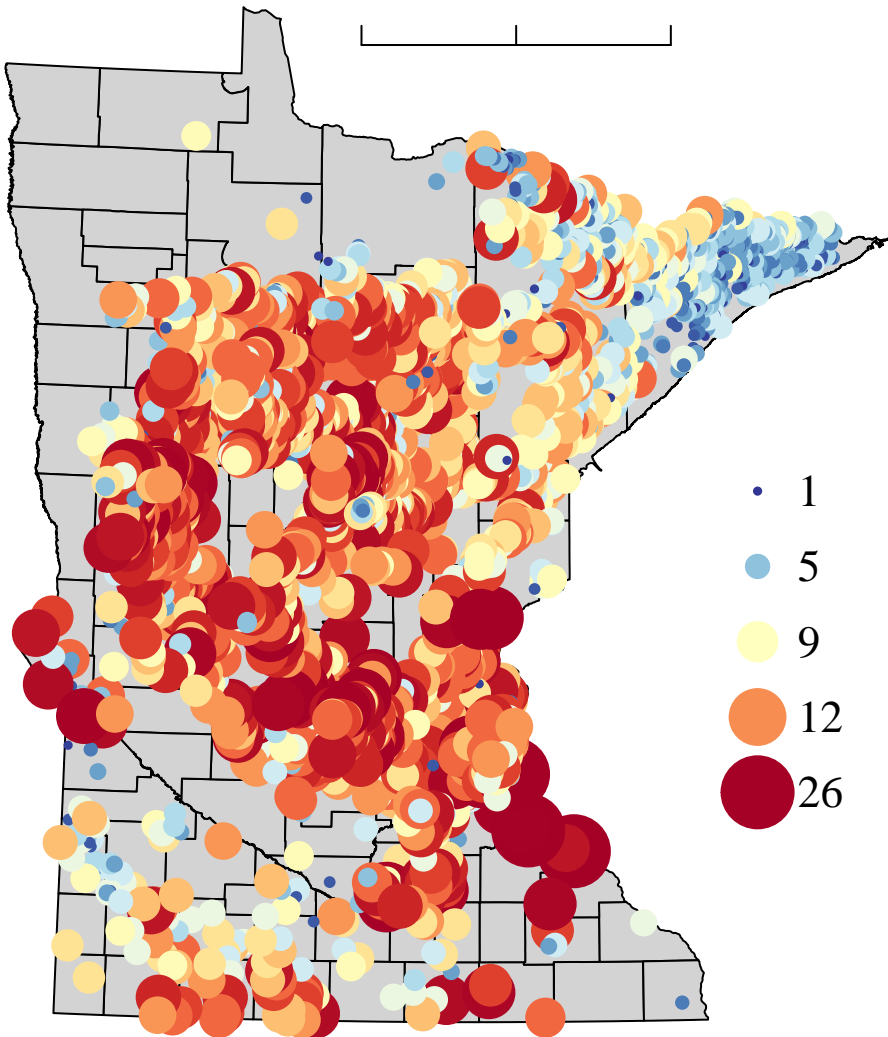

0 km 100 km 200 km

Species richness per lake

Total biomass per lake (lbs/net)