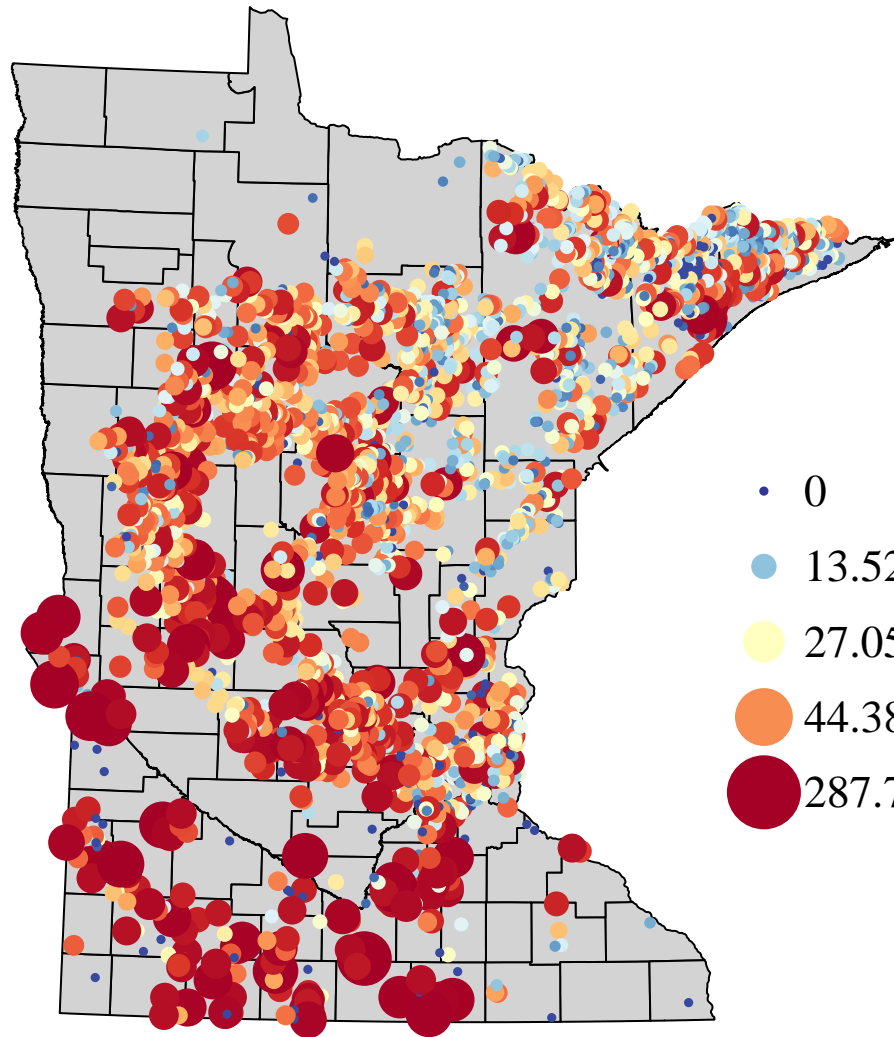

0 km 100 km 200 km

Species richness per lake

Total biomass per lake (lbs/net)